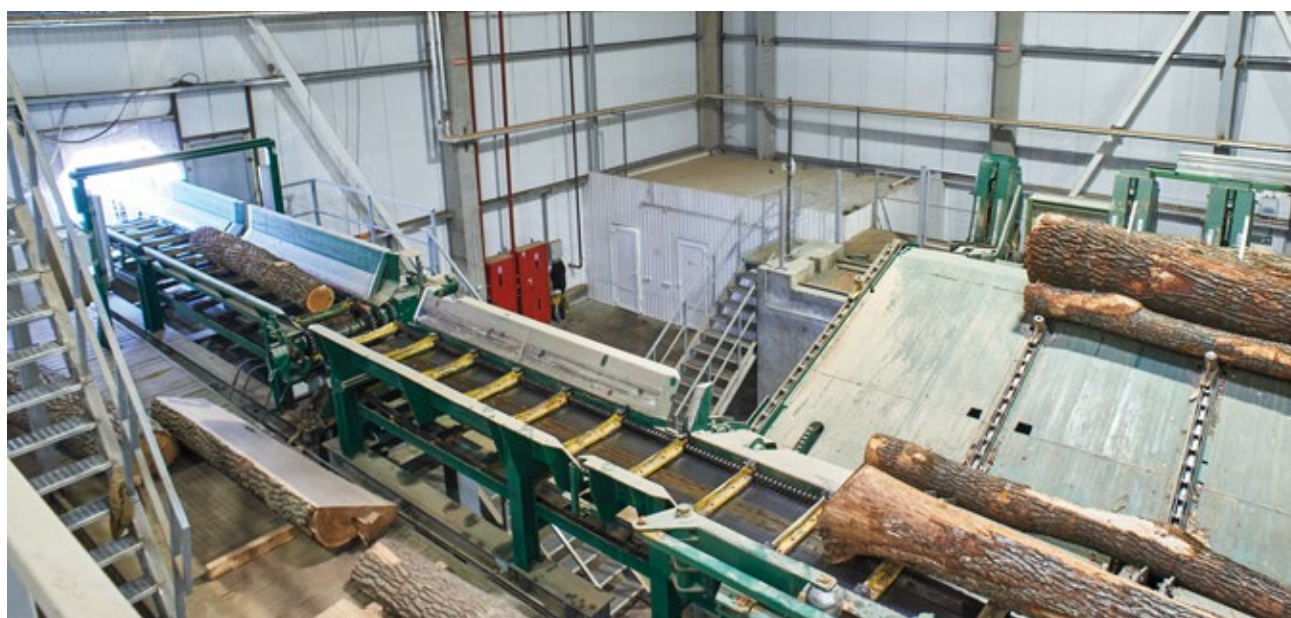

Easy to clean

Wood products

High strength construction

Compatible with underfloor heating

www.rezult.ua

**70 ha**  
Area of the factory  
/ Площадь заводу

COMPANY

**2 mln. m<sup>2</sup>**